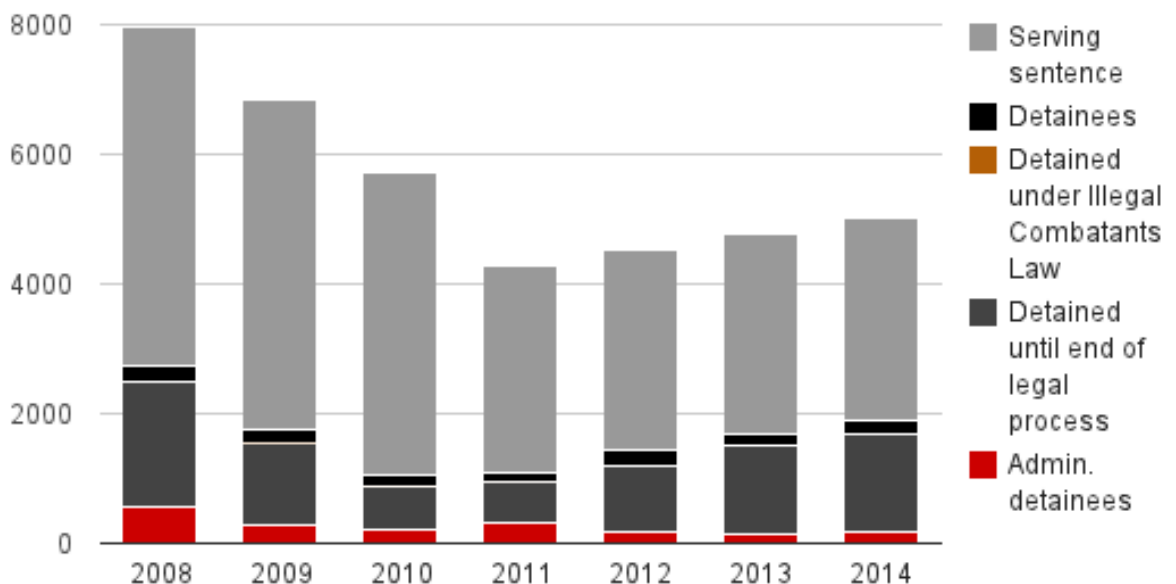

Statistics on Palestinians in the custody of the Israeli security forces

Statistics
 Show red title

At the end of April 2014, 5,021 Palestinian security detainees and prisoners were held in Israeli prisons, 373 of them [from the Gaza Strip](#) [1]. An additional 1,333 Palestinians were held in Israel Prison Service facilities for being in Israel illegally, 21 of them from the Gaza Strip. The IPS considers these Palestinians - both detainees and prisoners - criminal offenders. A few dozen other Palestinians (we do not have precise figures) are held in IDF facilities for short periods of time. The following data were provided by the military and by the IPS.