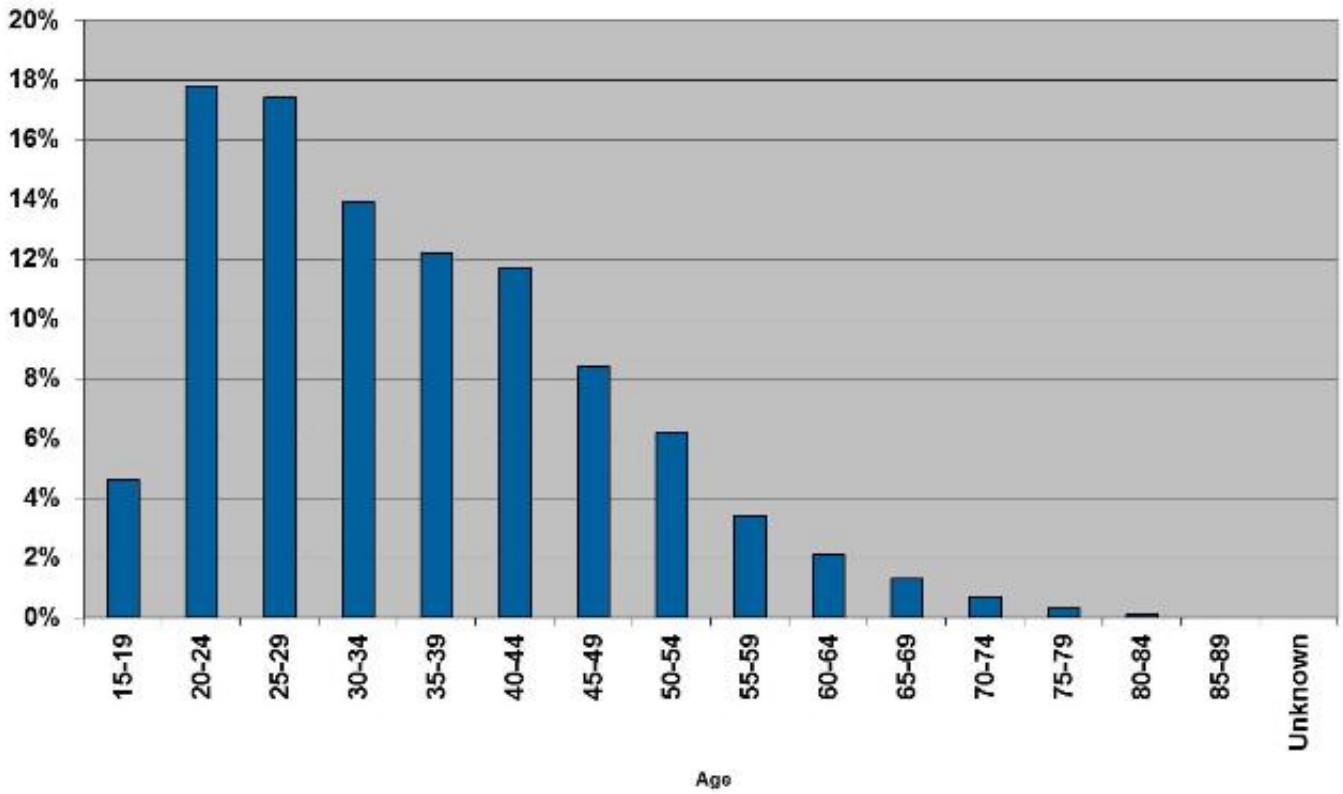

Percentage of sentenced prisoners according to most serious* offence type

* Prisoners may be convicted of offences across multiple categories. This information is based on the most serious offence a prisoner is convicted of.

Ethnicity of prisoners