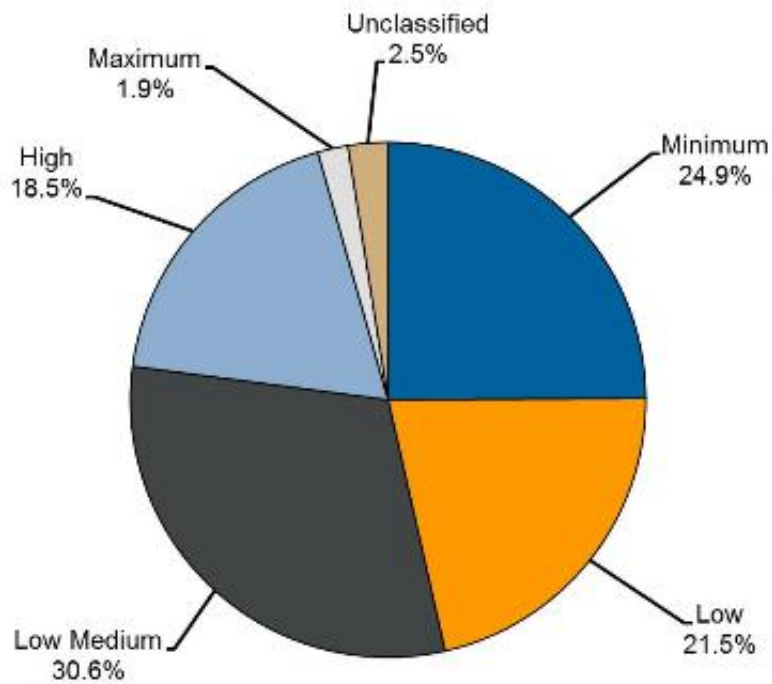

Total prison population

Percentage of prisoners in different age groups

Percentage of sentenced prisoners according to most serious* offence type

* Prisoners may be convicted of offences across multiple categories. This information is based on the most serious offence a prisoner is convicted of.

Ethnicity of prisoners

Security classification of sentenced prisoners

Percentage of sentenced prisoners on indeterminate sentences*

** Indeterminate sentences refer to preventive detention and life sentences that have no end date. Prisoners on these sentences are only released at the discretion of the Parole Board and are subject to recall to prison if released on parole.*