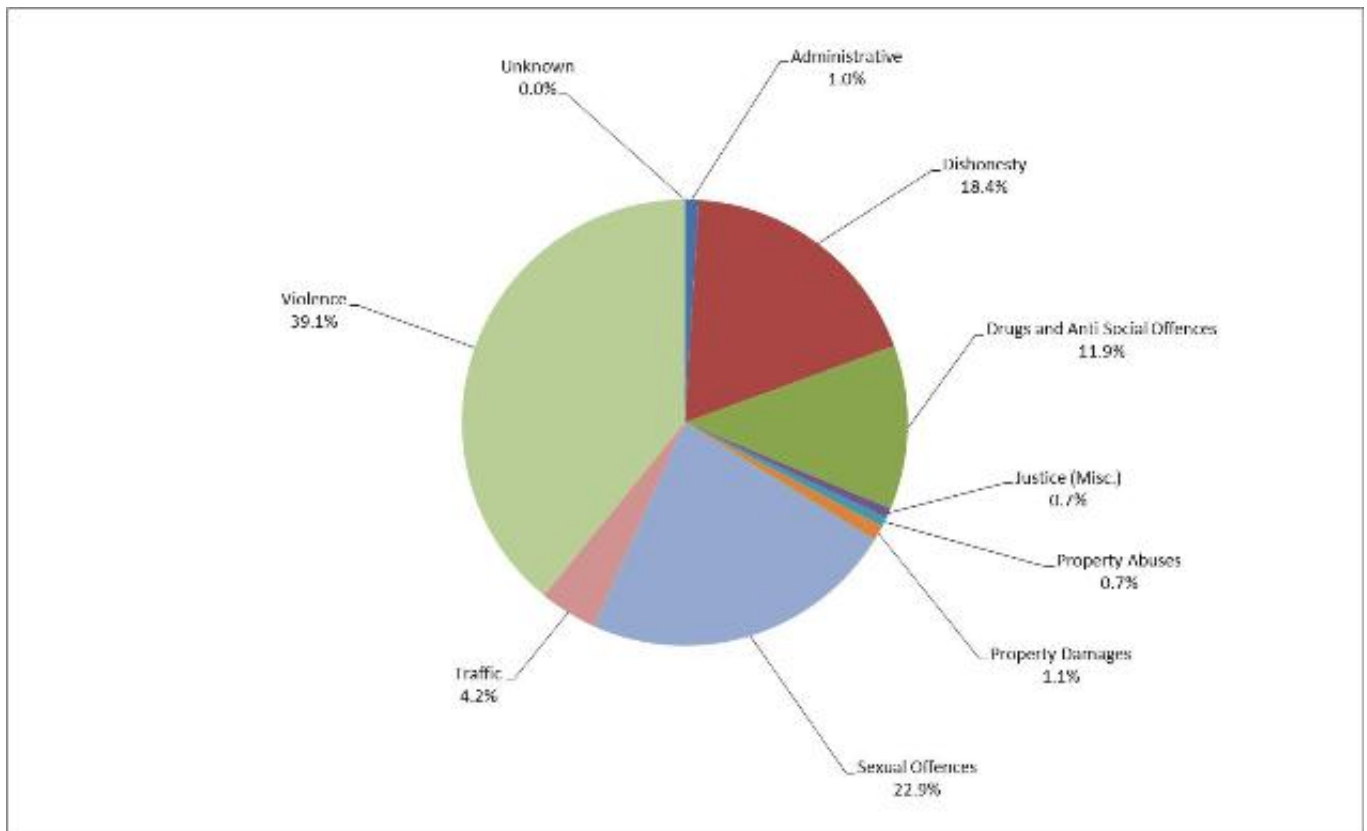

Spring Hill Corrections Facility	1	819	820
Tongariro/Rangipo	0	467	467
Waikeria	241	479	720
Whanganui	70	433	503
Female	98	404	502
Arohata	19	55	74
Auckland Women's Corrections Facility	69	278	347
Christchurch Women's Corrections Facility	10	71	81
Total	1646	6951	8597

Total prison population

Percentage of prisoners in different age groups

Percentage of sentenced prisoners according to most serious* offence type

* Prisoners may be convicted of offences across multiple categories. This information is based on the most serious offence a prisoner is convicted of.