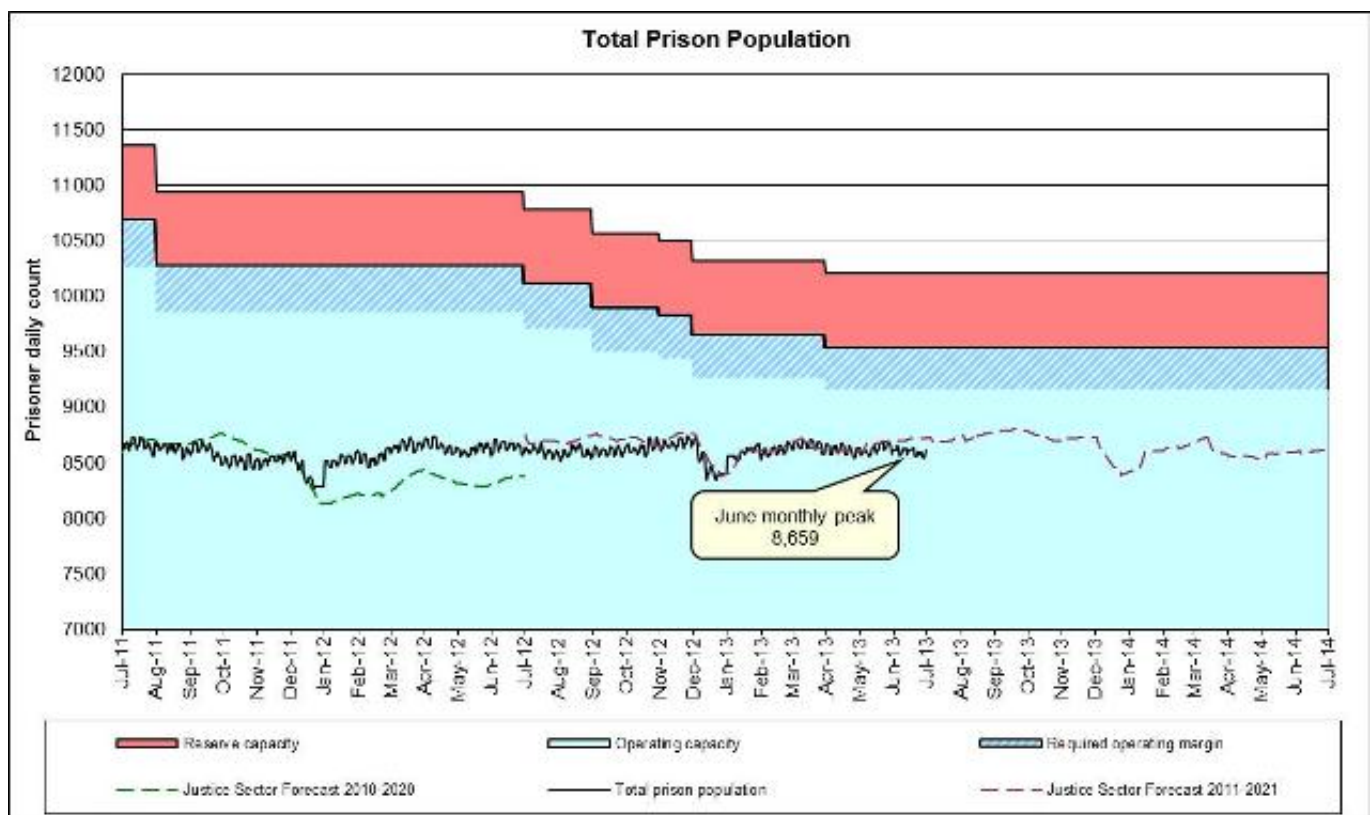

Spring Hill Corrections Facility	1	819	820
Tongariro/Rangipo	0	467	467
Waikeria	241	479	720
Whanganui	70	433	503
Female	98	404	502
Arohata	19	55	74
Auckland Women's Corrections Facility	69	278	347
Christchurch Women's Corrections Facility	10	71	81
Total	1646	6951	8597

Total prison population

Percentage of prisoners in different age groups